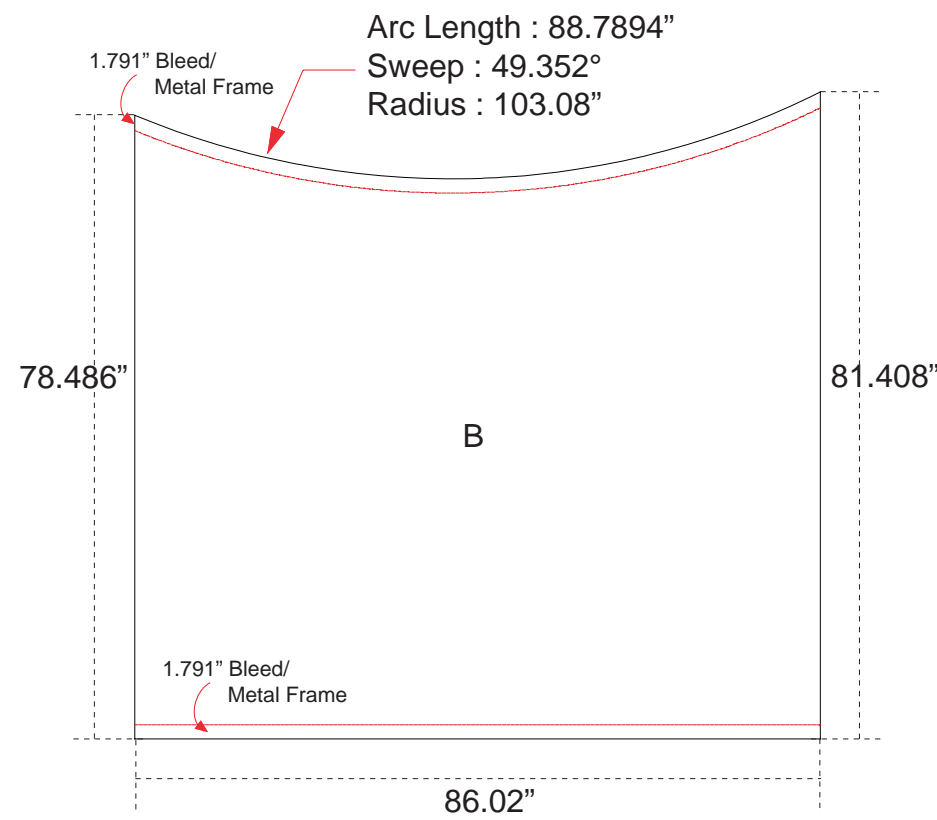

VK-2059 Graphic Dimensions

1/2" Hook Velcro Sewn into TOP and BOTTOM Edges as indicated with the BLEED.

****NOTE: These dimensions represent the Finished Fit Size, they do not include any calculations of stretch that may occur with certain fabrics.****