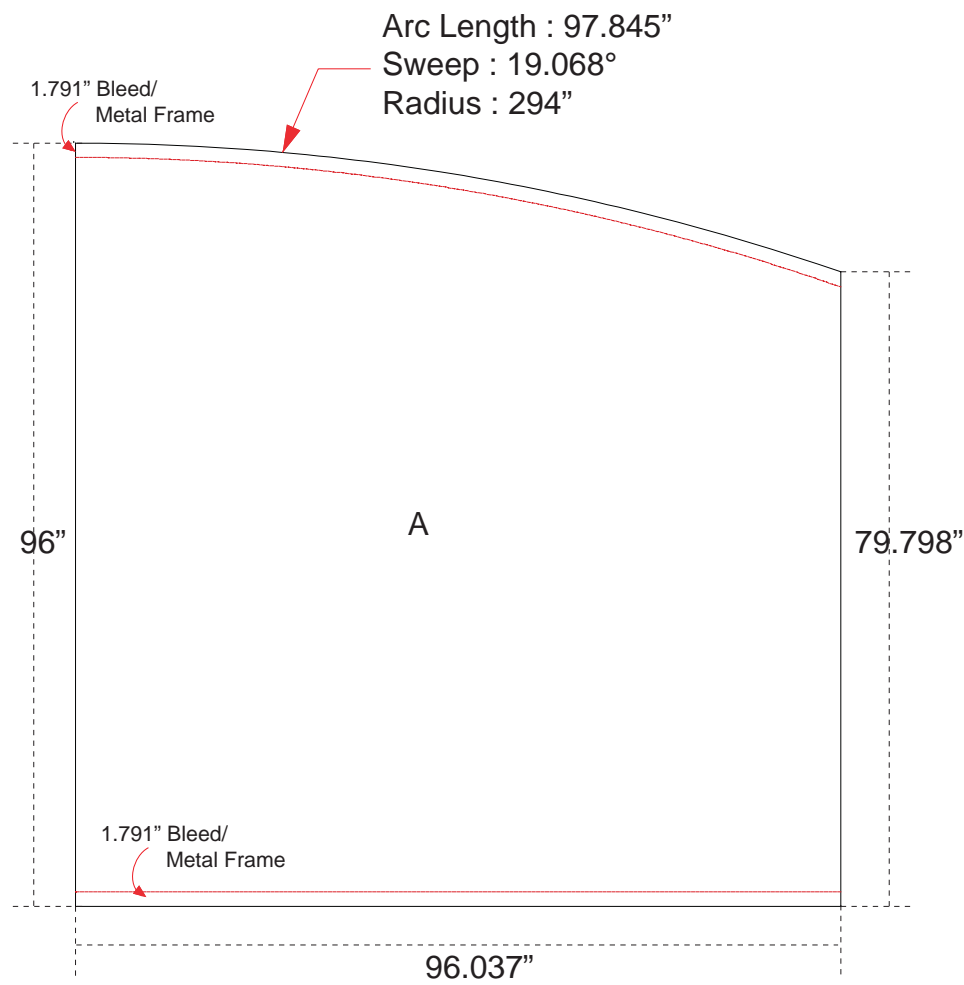

VK-2059 Graphic Dimensions

1/2" Hook Velcro Sewn into TOP and BOTTOM Edges as indicated with the BLEED.

****NOTE: These dimensions represent the Finished Fit Size, they do not include any calculations of stretch that may occur with certain fabrics.****