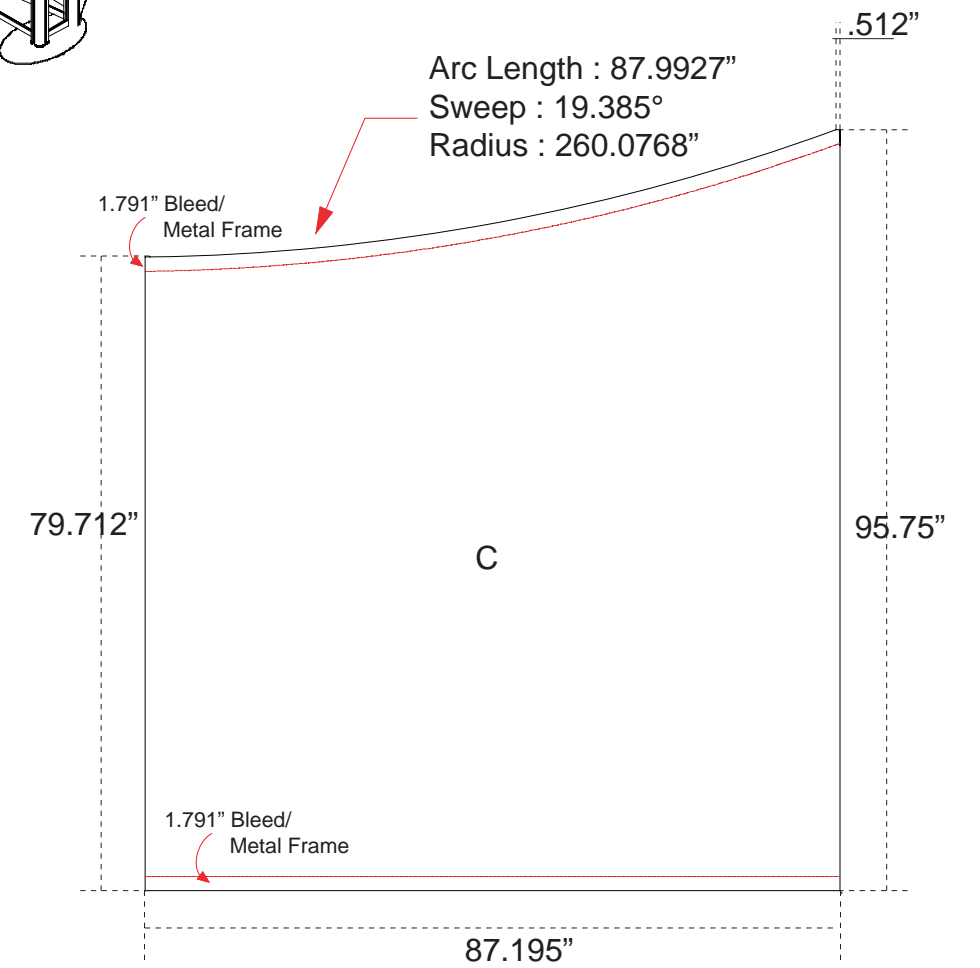

VK-2059 Graphic Dimensions

1/2" Hook Velcro Sewn into TOP and BOTTOM Edges as indicated with the BLEED.

****NOTE: These dimensions represent the Finished Fit Size, they do not include any calculations of stretch that may occur with certain fabrics.****