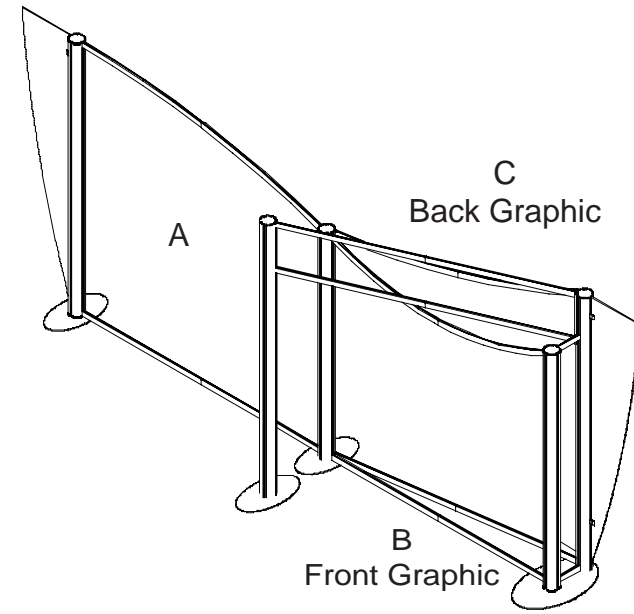

VK-2059 Graphic Dimensions

1/2" Hook Velcro Sewn into TOP and BOTTOM Edges as indicated with the BLEED.

****NOTE: These dimensions represent the Finished Fit Size, they do not include any calculations of stretch that may occur with certain fabrics.****